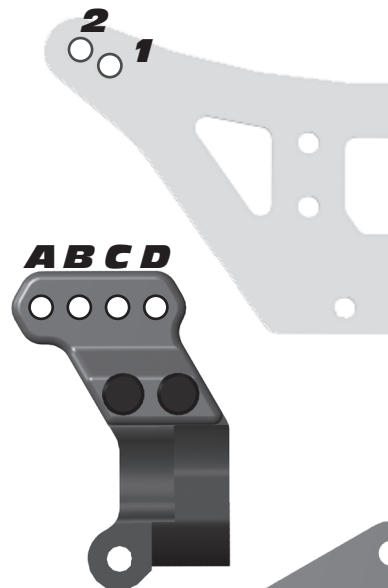

Setup Sheet

Front Suspension

Anti Roll Bar:

- 0.047" Black
- 0.055" Silver
- None

Bumpsteer Washer: _____

Camber: _____

Toe: _____

Ride Height: _____

Washers: _____

Steering Rack:

Notes: _____

Rear Suspension

Anti Roll Bar:

- 0.047" Black
- 0.055" Silver
- None

Camber: _____

Toe: _____

Ride Height: _____

Aluminum Hub Tower:

- A
- B

Wheelbase:

- Long
- Medium
- Short

Notes: _____

Front Shocks

Spring: _____ Piston: _____
 Shock Oil: _____ Limiter: _____